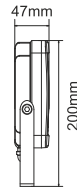

CONEXION ESTANCA
CONNECTION BOXPROOF