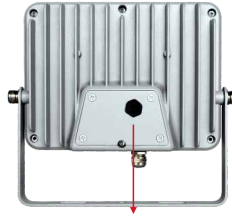

SKY ALUMINIUM 30W 220-240V 110° LED

CON VALVULA DE RESPIRACION
WITH RESPIRATOR VALVE

IP65

<450 nm

EMERGENCY KIT
COMPATIBLE pág. 360

 Akzo Nobel
ANTI CORROSIVE
MARINE PAINT

CONEXION ESTANCA
CONNECTION BOXPROOF