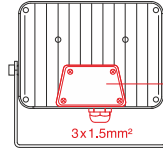

CONEXION ESTANCA
CONNECTION BOXPROOF